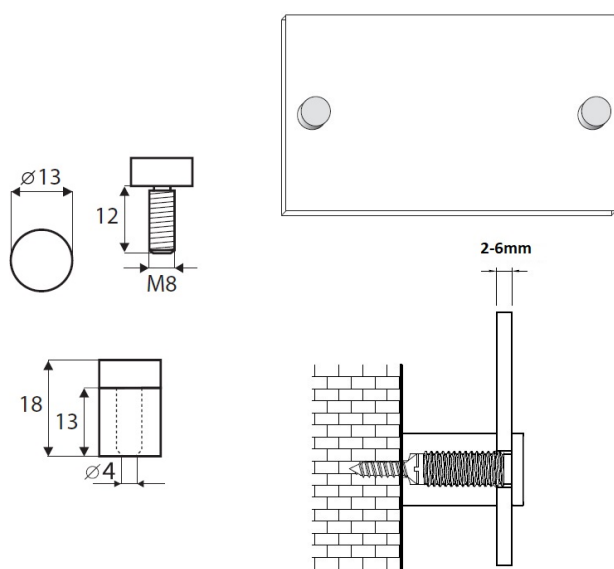

PRODUCT SHEET

Description:

Sign Board Screw $\varnothing 13 \times 13 \text{mm}$, Alu, Black, M8, W/2 Transparent Washers

Item number:

22.11.114-0

Units	Box	Carton	HS Code	Barcode
Pcs.	100	600	8302490099	
				5704866084116